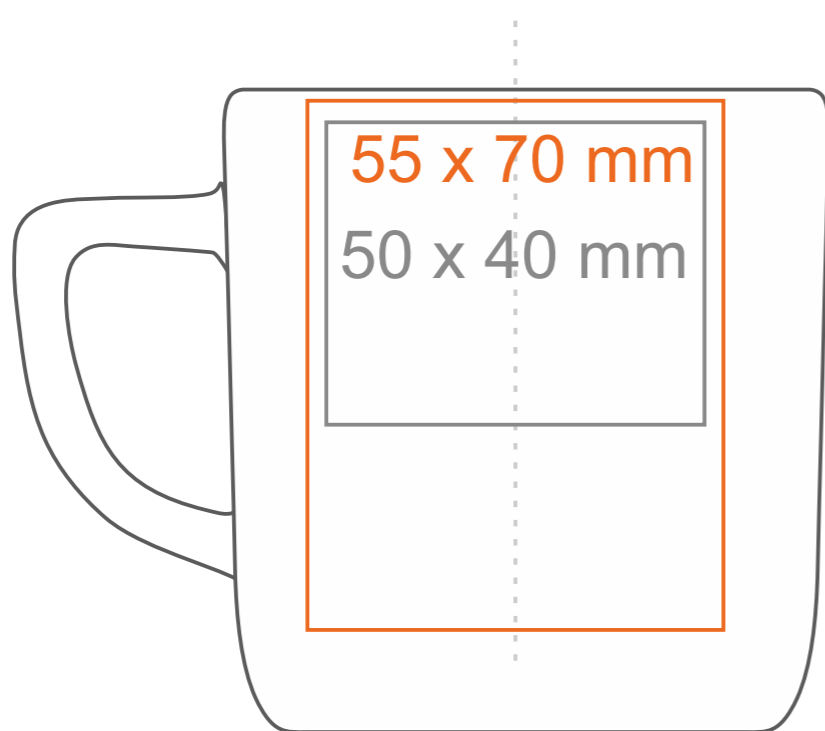

M_506 Rico Pure

250 ml / h: 85 mm / Ø 80 mm

- Imprint on the handle - 40 x 10 mm
- Imprint on the inside - 60 x 15 mm
- Imprint on the bottom inside - Ø 40 mm
- Imprint on the bottom outside - Ø 30 mm

*In the case of projects for transfer print running outside of the standard print area, please contact our sales department.