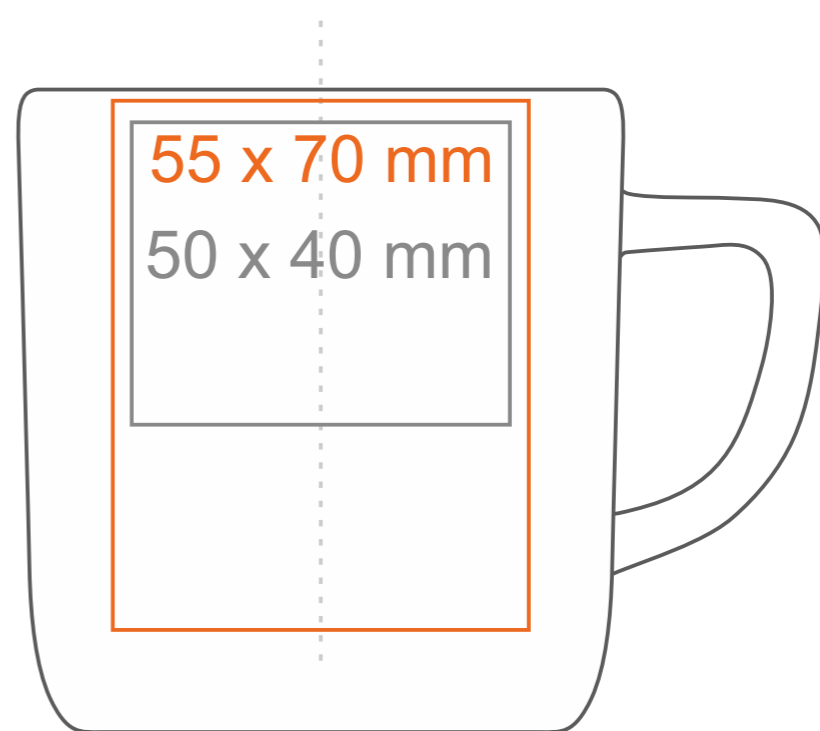

M_506 Rico Pure

250 ml / h: 85 mm / Ø 80 mm

- Imprint on the handle - 40 x 10 mm
- Imprint on the inside - 60 x 15 mm
- Imprint on the bottom inside - Ø 40 mm
- Imprint on the bottom outside - Ø 30 mm

*In the case of projects for transfer print running outside of the standard print area, please contact our sales department.