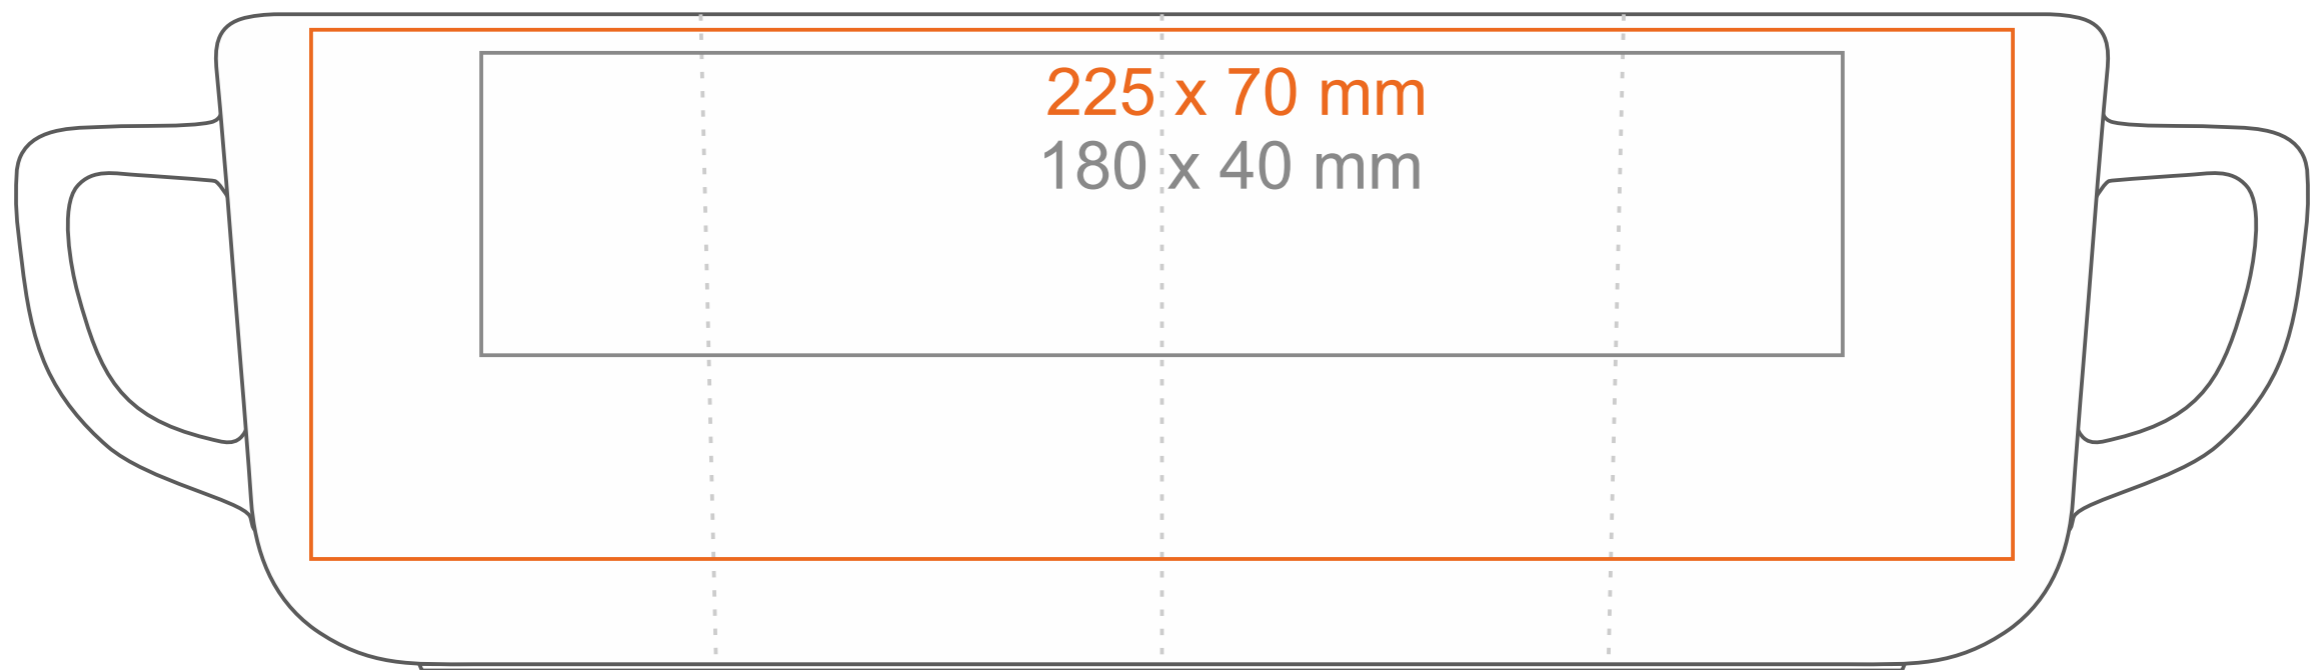

M_506 Rico Pure

250 ml / h: 85 mm / Ø 80 mm

- Imprint on the handle - 40 x 10 mm
- Imprint on the inside - 60 x 15 mm
- Imprint on the bottom inside - Ø 40 mm
- Imprint on the bottom outside - Ø 30 mm

*In the case of projects for transfer print running outside of the standard print area, please contact our sales department.

[How to prepare print material](#)

meaning

- Transfer Print
- Sensitive Touch
- Direct Print